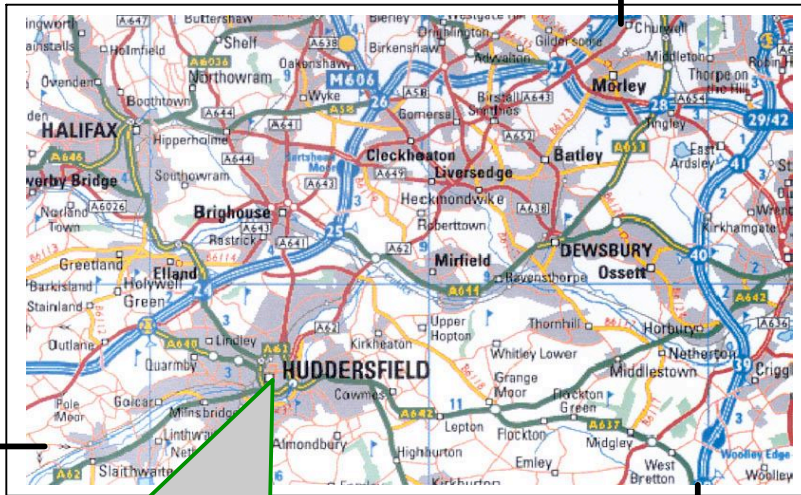

The Nerve Centre

1st Floor Standard House Half Moon Street Huddersfield. HD1 2JF

M62/The East and North
Leeds and airport

M62/The West
Manchester and airport

Directions

M62

Junction 23 and follow A640 (Trinity St) to town centre
Junction 24 and follow A629 to town centre
Junction 25 and follow A62 (Leeds Rd) to town centre

M1

Junction 38 and then follow A637 and A642 to town centre

Nearest Car Park – Bus Station

M1/The South

M62 – follow Trinity Street A640

- 1 Bus Station
- 2 Technical College
- 3 Media Centre
- 4 Lawrence Batley Theatre
- 5 Galpham Stadium
- 6 Library/Art Gallery
- 7 Sikh Leisure Centre
- 8 Sports Centre
- 9 St Paul's Concert Hall
- 10 Railway Station
- 11 Tolson Museum
- 12 Town Hall/Concert Hall
- 13 UCI Cinema
- 14 University of Huddersfield
- 15 Byram Arcade
- 16 Open Market
- 17 Packhorse Centre
- 18 Piazza Shopping Centre
- 19 Queensgate Market
- 20 Kingsgate Shopping Centre
- 21 Our Lady Czestochowa
- 22 Methodist Mission
- 23 New North Baptist Church
- 24 St Patrick's Parish Church
- 25 St Peter's Parish Church
- 26 Sikh Temple
- 27 Elim Pentecostal Church
- 28 St Thomas's Church
- 29 Civic Centres
- 30 Magistrates' Courts
- 31 Post Offices
- 32 Police Station

Follow Wakefield Road A642 to the M1