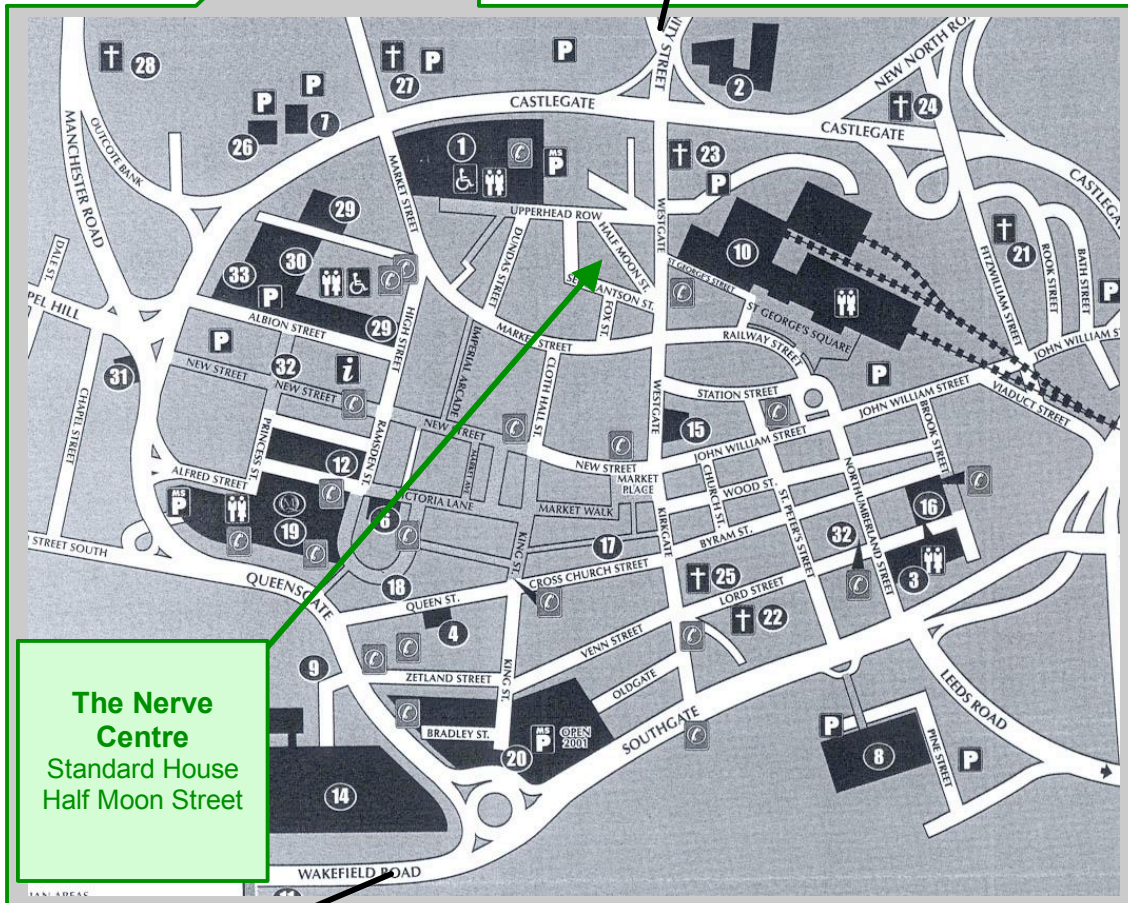

The Nerve Centre

1st Floor Standard House Half Moon Street Huddersfield. HD1 2JF

M62/The East and North
Leeds and airport

M62/The West
Manchester and airport

Directions

M62

Junction 23 and follow A640 (Trinity St) to town centre
Junction 24 and follow A629 to town centre
Junction 25 and follow A62 (Leeds Rd) to town centre

M1

Junction 38 and then follow A637 and A642 to town centre

Nearest Car Park – Bus Station

M1/The South

M62 – follow Trinity Street A640

- 1 Bus Station
- 2 Technical College
- 3 Media Centre
- 4 Lawrence Batley Theatre
- 5 Galpham Stadium
- 6 Library/Art Gallery
- 7 Sikh Leisure Centre
- 8 Sports Centre
- 9 St Paul's Concert Hall
- 10 Railway Station
- 11 Tolson Museum
- 12 Town Hall/Concert Hall
- 13 UCI Cinema
- 14 University of Huddersfield
- 15 Byram Arcade
- 16 Open Market
- 17 Packhorse Centre
- 18 Piazza Shopping Centre
- 19 Queensgate Market
- 20 Kingsgate Shopping Centre
- 21 Our Lady Czestochowa
- 22 Methodist Mission
- 23 New North Baptist Church
- 24 St Patrick's Parish Church
- 25 St Peter's Parish Church
- 26 Sikh Temple
- 27 Elim Pentecostal Church
- 28 St Thomas's Church
- 29 Civic Centres
- 30 Magistrates' Courts
- 31 Post Offices
- 32 Police Station

Follow Wakefield Road A642 to the M1